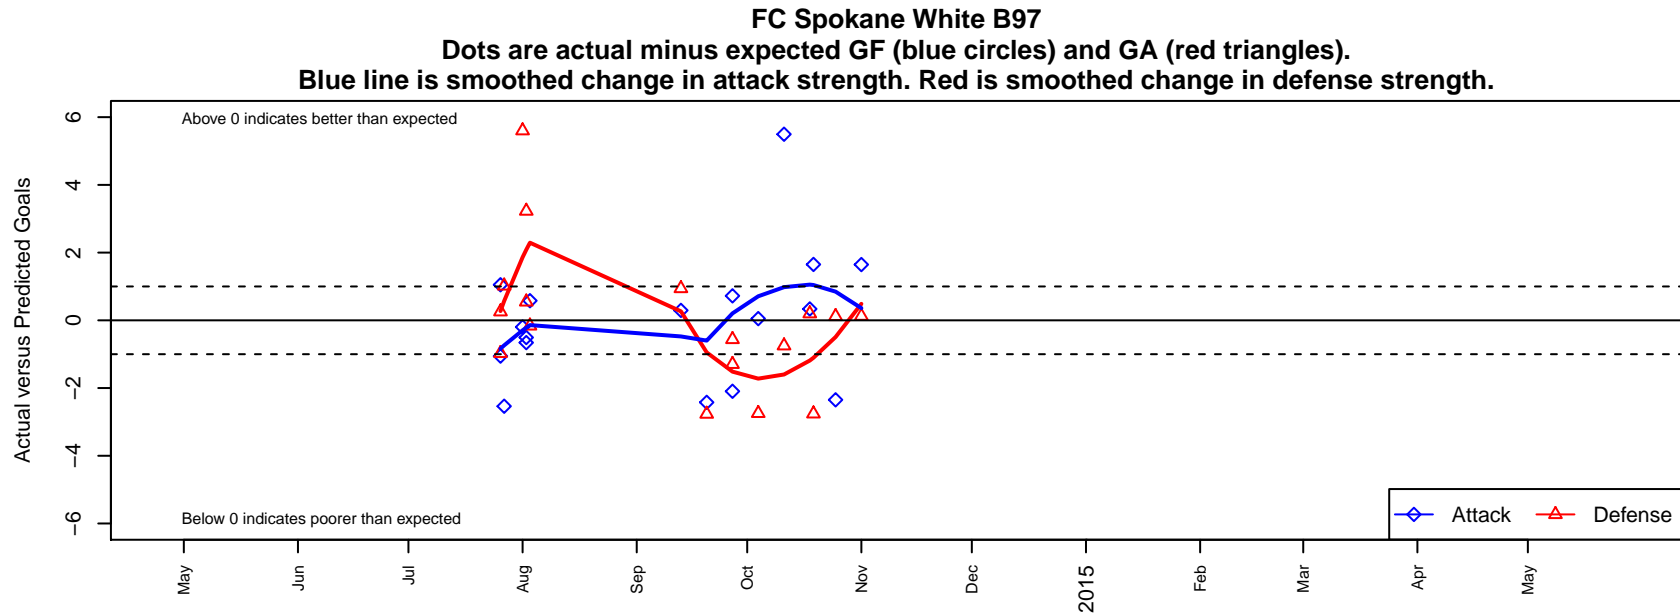

FC Spokane White B97

FC Spokane
Spokane, WA
B97 total strength=1303
attack=9.03 defense=3.62
fall league = PSPL-Inland U19
notes= Dunbar 2014

alt names used:

Venues played:
2014 River City Cup High School U18
2014 Les Schwab NW Cup HS Championship I
2014 PSPL-Inland U19

**attack and defense variance (black dot)
relative to other teams
and top 10 in region**

**attack and defense rating
relative to others at age
and all opponents in last 13 months**

Performance relative to 13 month average