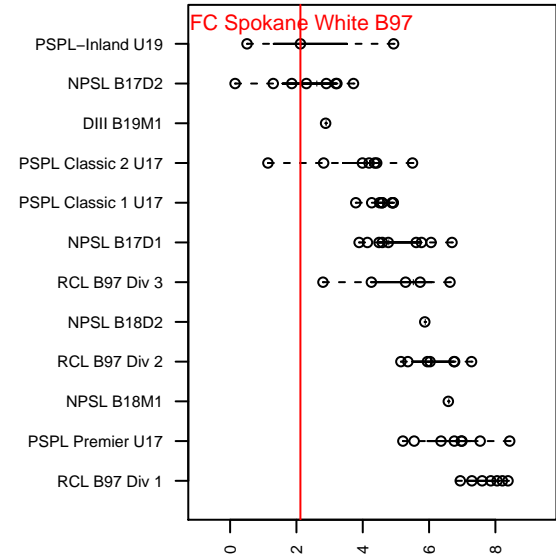

FC Spokane White B97

FC Spokane
Spokane, WA
B97 total strength=1303
attack=9.03 defense=3.62
fall league = PSPL-Inland U19
notes= Dunbar 2014

alt names used:

Venues played:
2014 River City Cup High School U18
2014 Les Schwab NW Cup HS Championship I
2014 PSPL-Inland U19

**attack and defense variance (black dot)
relative to other teams
and top 10 in region**

**attack and defense rating
relative to others at age
and all opponents in last 13 months**

Performance relative to 13 month average